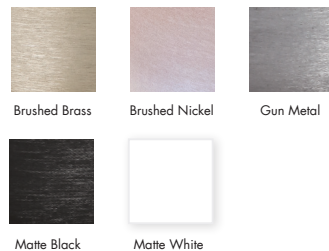

OPTIONAL UPGRADES

Bluetooth
Demister
Adjustable Colour Temperature
Touch sensor

Coloured aluminium frames:

**5 YEAR
REPLACEMENT
WARRANTY**

Sizes are in mm and nominal and should be checked prior to installation. Actual colours may vary so please check colour samples before ordering. Installation is acceptance of our products. Installation of faulty, warped, chipped or damaged products will void our warranty.