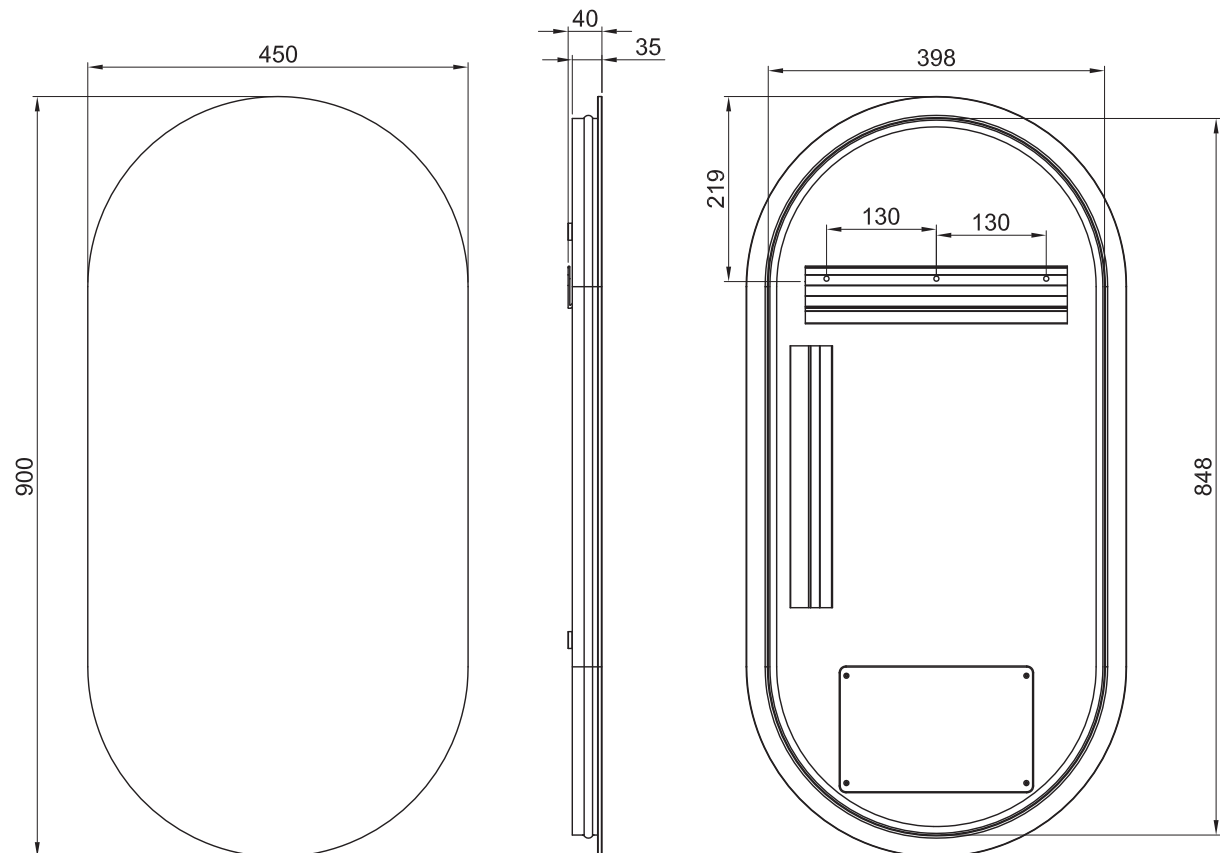

O-SERIES: OVAL SHAPE

PRODUCT CODE

ON45

LED MIRROR

SPECIFICATIONS

WIDTH	450mm
HEIGHT	900mm
DEPTH	from 35-40mm
TOTAL WEIGHT	Less than or equal to 15kg

LIGHTING SPECIFICATIONS

CRI	>80
CCT OPTIONS	
Warm White	2700K
Remer Standard	4000K
Cool White	6500K
	2700-6500K

INSTALLATION

Wall mount
Input voltage: 220-240v 50Hz

AVAILABLE FEATURES

Copper Free Mirror	
LED Lighting	
Backlit	
Portrait/Landscape	
OPTIONAL UPGRADES	
Bluetooth	
Demister	
Adjustable Colour Temperature	
Touch sensor	

Sizes are in mm and nominal and should be checked prior to installation. Actual colours may vary so please check colour samples before ordering. Installation is acceptance of our products. Installation of faulty, warped, chipped or damaged products will void our warranty.

O-SERIES: OVAL SHAPE

LED MIRROR WITH COLOURED ALUMINIUM FRAME

PRODUCT CODE

ON45 – BB/BN/GM/MB/MW

SPECIFICATIONS

WIDTH	455mm
HEIGHT	905mm
DEPTH	from 38-43mm
TOTAL WEIGHT	Less than or equal to 15kg

LIGHTING SPECIFICATIONS