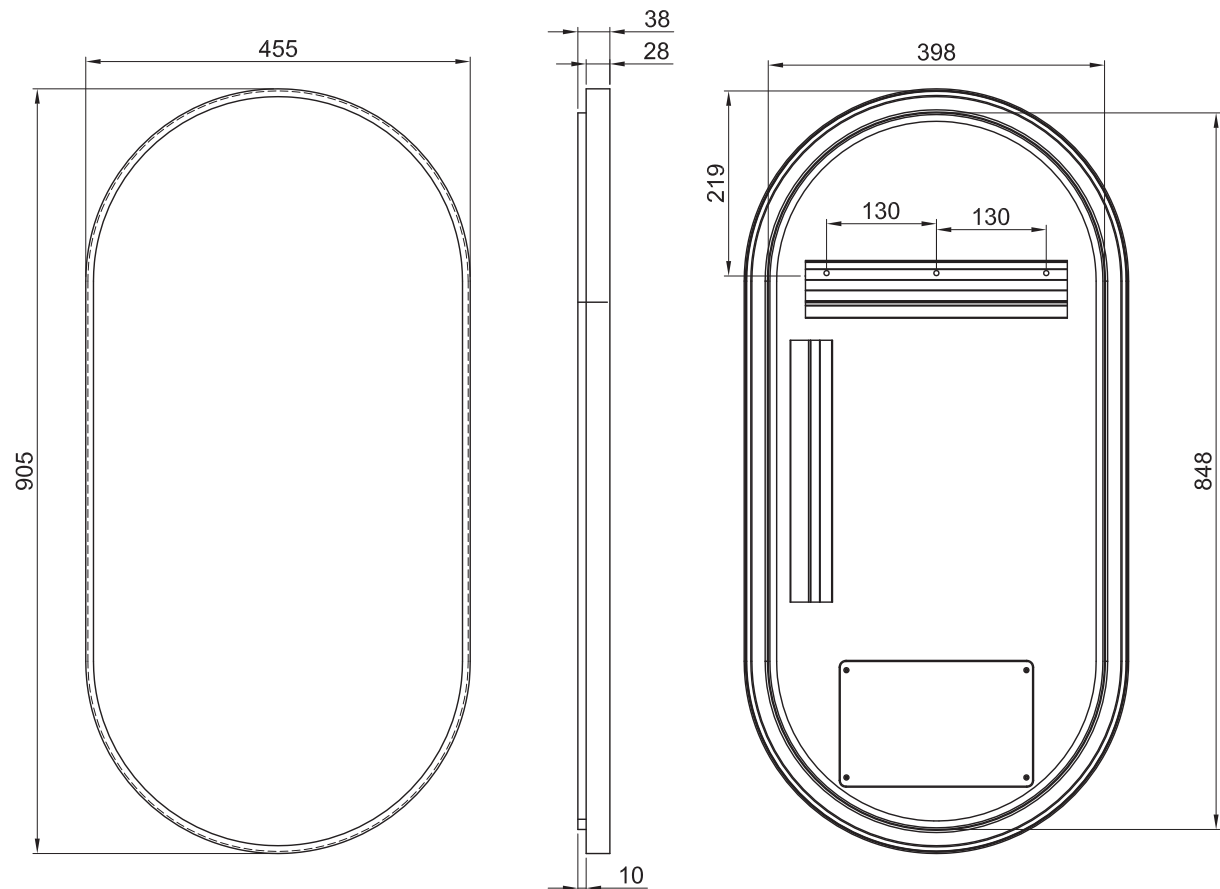

O-SERIES: OVAL SHAPE

LED MIRROR WITH COLOURED ALUMINIUM FRAME

PRODUCT CODE

ON45 – BB/BN/GM/MB/MW

SPECIFICATIONS

WIDTH	455mm
HEIGHT	905mm
DEPTH	from 38-43mm
TOTAL WEIGHT	Less than or equal to 15kg

LIGHTING SPECIFICATIONS

CRI	>80
CCT OPTIONS	
Warm White	2700K
Remer Standard	4000K
Cool White	6500K
	2700-6500K

INSTALLATION

Wall mount
Input voltage: 220-240v 50Hz

AVAILABLE FEATURES

Copper Free Mirror
LED Lighting
Backlit
Portrait/Landscape

OPTIONAL UPGRADES

Bluetooth
Demister
Adjustable Colour Temperature
Touch sensor

Coloured aluminium frames:

**5 YEAR
REPLACEMENT
WARRANTY**

Sizes are in mm and nominal and should be checked prior to installation. Actual colours may vary so please check colour samples before ordering. Installation is acceptance of our products. Installation of faulty, warped, chipped or damaged products will void our warranty.

13-15 Edison Road, Dandenong South VIC 3175
T (03) 9706 6663 E sales@remer.com.au W remer.com.au