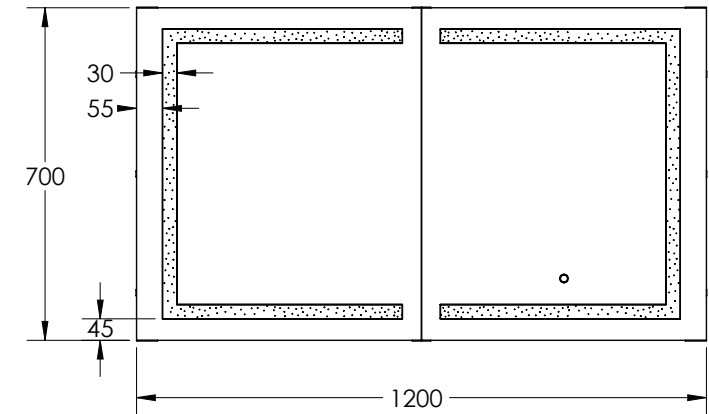

VERA 1200

LED SHAVING CABINET

FINISH

Silver Aluminium

PRODUCT CODE

V120D

SPECIFICATIONS

WIDTH	1200mm
HEIGHT	700mm
DEPTH	145mm
WEIGHT	35kg

LIGHTING SPECIFICATIONS

CCT	6500K – daylight
CRI	>80

INSTALLATION

- Wall mount
- Hardwired
- Input voltage: 220-240v 50Hz
- Includes wall mount split batten
- Mounting holes are provided for semi-recessed mounting

FEATURES

- Copper Free Mirror
- LED Lighting (6500K)
- Frontlit
- Touch Sensor
- Demister on all Doors
- Soft Close
- Concealed Wire Technology
- Adjustable Glass Shelves
- Double-Sided Mirror Doors
- Semi-recessable

Disclaimer: All LED Products requiring hardwiring must be installed by a licensed electrician in accordance with local regulations. Sizes are in mm and nominal and should be checked prior to installation. Actual colours may vary so please check colour samples before ordering. Installation is acceptance of our products. Installation of faulty, warped, chipped or damaged products will void our warranty.