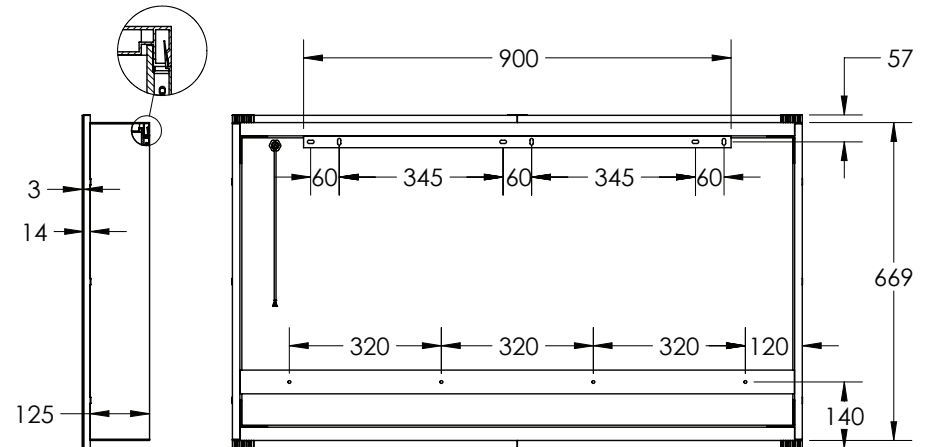

VERA 1200

LED SHAVING CABINET

FINISH

Silver Aluminium

PRODUCT CODE

V120D

SPECIFICATIONS

WIDTH	1200mm
HEIGHT	700mm
DEPTH	145mm
WEIGHT	35kg

LIGHTING SPECIFICATIONS

CCT	6500K – daylight
CRI	>80

INSTALLATION

- Wall mount
- Hardwired
- Input voltage: 220-240v 50Hz
- Includes wall mount split batten
- Mounting holes are provided for semi-recessed mounting

FEATURES

- Copper Free Mirror
- LED Lighting (6500K)
- Frontlit
- Touch Sensor
- Demister on all Doors
- Soft Close
- Concealed Wire Technology
- Adjustable Glass Shelves
- Double-Sided Mirror Doors
- Semi-recessable

Disclaimer: All LED Products requiring hardwiring must be installed by a licensed electrician in accordance with local regulations. Sizes are in mm and nominal and should be checked prior to installation. Actual colours may vary so please check colour samples before ordering. Installation is acceptance of our products. Installation of faulty, warped, chipped or damaged products will void our warranty.